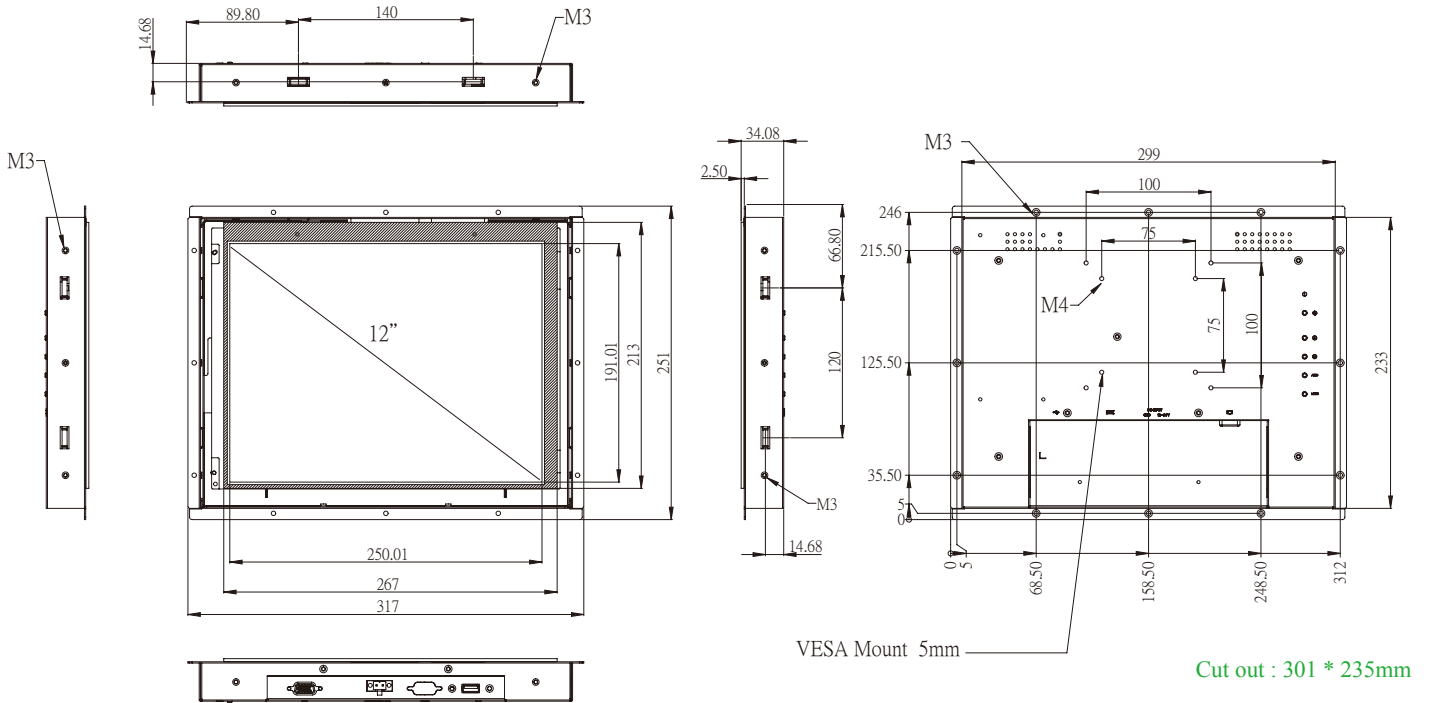

12.1 LCD Industrial Openframe Touch Screen

Features

- 12.1" LCD Panel up to 1024 x 768 Resolution
- 5-wire Resistive / Projected Capacitive Touch Technology
- 12-24 V DC Power Input with Connector
- USB Touch Interfaces
- -20~60° C Operating Temperature
- VGA and DVI-D Video input

→ Optional Items

Part No.	Description
ACS-100-STD	VESA Table Stand

→ Ordering Information

Part No.	Description
TPM-3112P-A3	12.1" XGA Industrial Openframe Projected Capacitive Touch Display
TPM-3112R-A3	12.1" XGA Industrial Openframe Resistive Touch Display

→ Dimensions

→ Specifications

Model		TPM-3112P	TPM-3112R
Display	Panel Size	12.1" LCD Panel	
	Resolution	1024 x 768 (XGA)	
	Viewing Angle	80 x 80 (H) x 65 x 75 (V)	
	Brightness	450 (cd/m ²)	
	Color Support	16.2 M /262 K colors	
	Contrast Ratio	700:1	
	Response Time	35 (msec)	
Touchscreen	Type	Projected Capacitive	5-Wire Resistive
	Surface Hardness	7 Mohs	3 Mohs
	Durability	-	10 million touches
	Transparency	90% (±3%)	80% (±3%)
I/O Interface	Video Interface	1 VGA and 1 DVI-D	
	Touch Interface	Projected Capacitive (for USB only) / 5-Wire Resistive (for USB)	
OSD Control	Function Keys	5 Keys: Menu, Up, Down, Auto Adjust, Monitor Power on/off Menu Functions: Brightness, Contrast, Color Adjust, Color Temp, Auto Color, Language	
Power	Power Connector	Phoenix Terminal Block, 2 pins	
	Power Input	12-24 V DC power input	
	Power Consumption (Typical)	6.8 W	
Environment	Operating Temperature	-20~60° C (-4~140° F)	
	Storage Temperature	-30~70° C (-22~158° F)	
	Humidity	5~95% @ 40° C, Non-condensing	
	Vibration	5-500 Hz, 0.026 G ² /Hz, 2.16 Grms, X, Y, Z, 1 hour per axis	
General	Ingress Protection	Openframe Type	
	Dimensions (W x H x D)	317 x 251 x 34.08 mm (12.48" x 9.88" x 1.34")	
	Weight	TBD	
	Operating System	Windows 7/8.1/10, WES7, WE8S, Linux Fedora, Ubuntu	