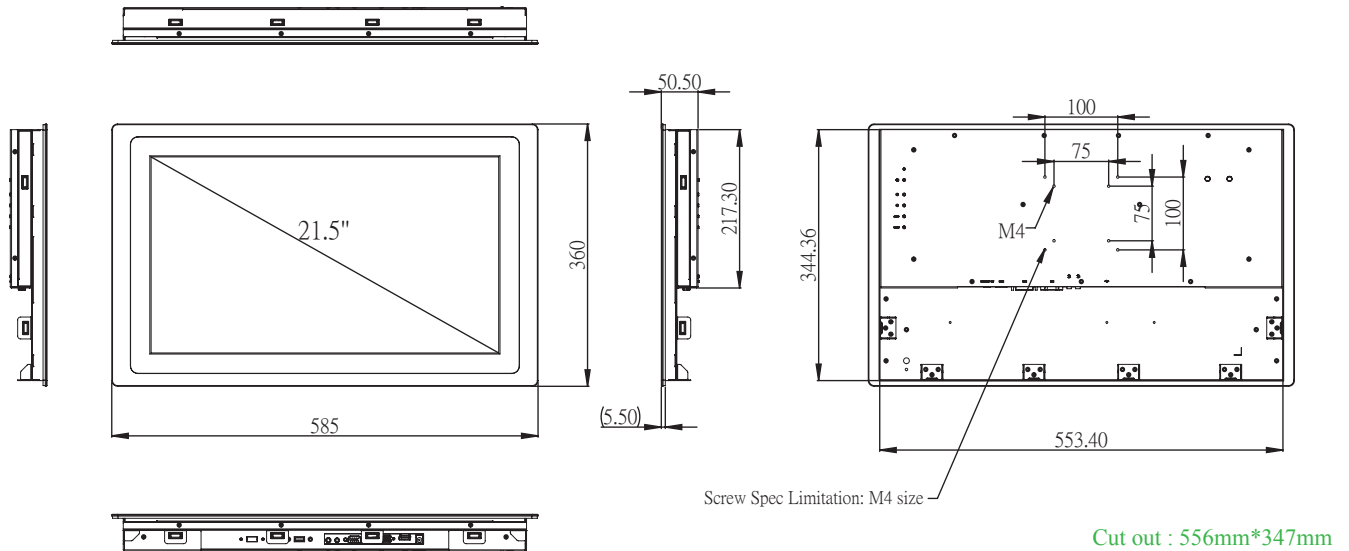

→ Optional Items

Part No.	Description
ACS-100-STD	LCD VESA Table Stand

→ Ordering Information

Part No.	Description
TPM-3321P-1A1	21.5" FHD, IP65 Stainless Flat Panel, 700nits, Projected Capacitive Multi-touch Display
TPM-3321P-2A1	21.5" FHD, IP65 Stainless Flat Panel, 1500nits Projected Capacitive Multi-touch Display

→ Dimensions

→ Specifications

Model		TPM-3321P-1A1	TPM-3321P-2A1
Display	Panel Size	21.5" LCD Panel	
	Resolution	1920 x 1080 (HD)	
	Viewing Angle	85 x 85 (H) x 80 x 80 (V)	
	Brightness	700 (cd/m ²)	1500 (cd/m ²)
	Color Support	16.7 M	
	Contrast Ratio	1000 : 1	
	Response Time	5 (msec)	
Touchscreen	Type	Projected Capacitive	
	Surface Hardness	7 Mohs	
	Transparency	90% (±3%)	
I/O Interface	Video Interface	1 VGA, DVI-D, HDMI	
	Touch Interface	1 USB	
	Function Key	Audio jack, with 2W Amplifier	
OSD Control	Function Keys	5 Keys : Menu, Up, Down, Auto Adjust, Monitor Power on/off Menu Functions : Brightness, Contrast, Color Adjust, Color Temp, Auto Color, Language	
Power	Power Connector	DC Jack	
	Power Input	12V DC input, Single Power Source	
	Power Consumption (Typical)	28W, 12V@2.33A	47.9 W, 12V@3.99A
Environment	Operating Temperature	0~50°C (32~122°F)	
	Storage Temperature	-30~70°C (-22~158°F)	
	Humidity	5~95% @ 40°C, Non-condensing	
	Vibration	5-500Hz, 0.026 G ² /Hz, 2.16 Grms, X, Y, Z, 1 hour per axis	
Certification	Certification	CE, FCC Class A	
General	Ingress Protection	IP65 (Stainless steel front cover)	
	Dimensions (W x H x D)	585 x 360 x 50.5 mm (23.03" x 14.17" x 1.99")	
	Weight	8.16 kg (17.99 lb)	
	Operating System	Windows XP/7/8.1/10, WES7-E/P, WE8S, Linux Fedora, Ubuntu	